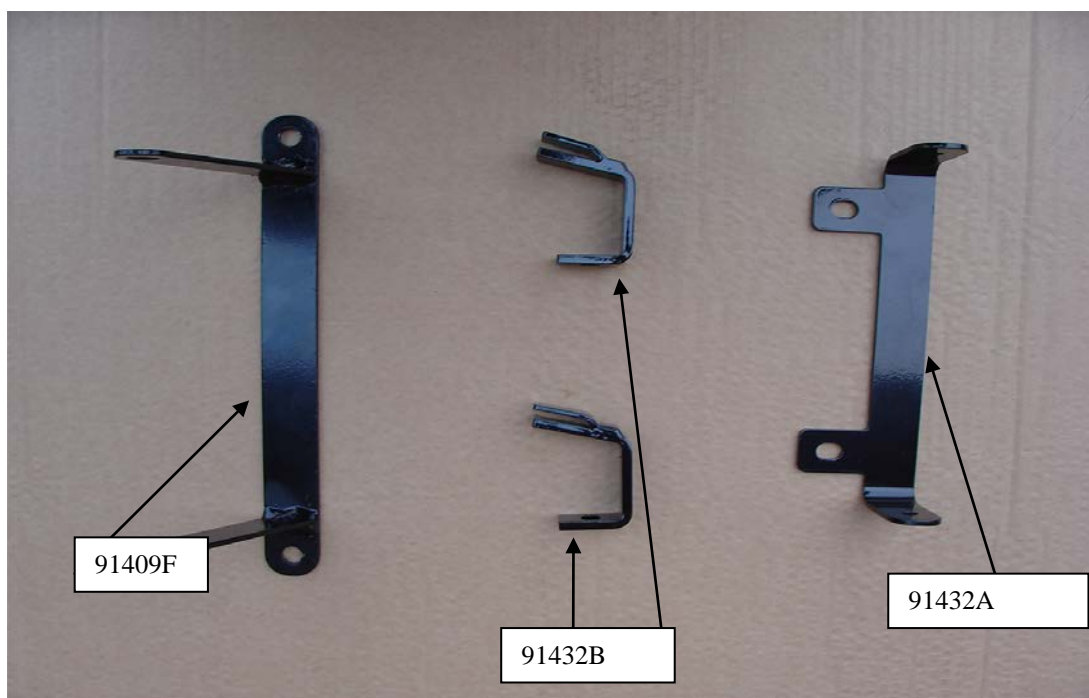

TELEPHONE: 01564 783 192
FAX: 01564 783 313

91409E – CLUBMAN SEAT FOR ELECTRA

91432B and 91432A are required to fit the seat on a standard electra frame/rear subframe

91409F is only required as a front mounting when fitting to Hitchcock's Alloy Mudguard and Frame (the rear of the seat is bolted directly to the Hitchcock mudguard frame).

Pictured below is the seat with fitting for the standard Electra frame/subframe.